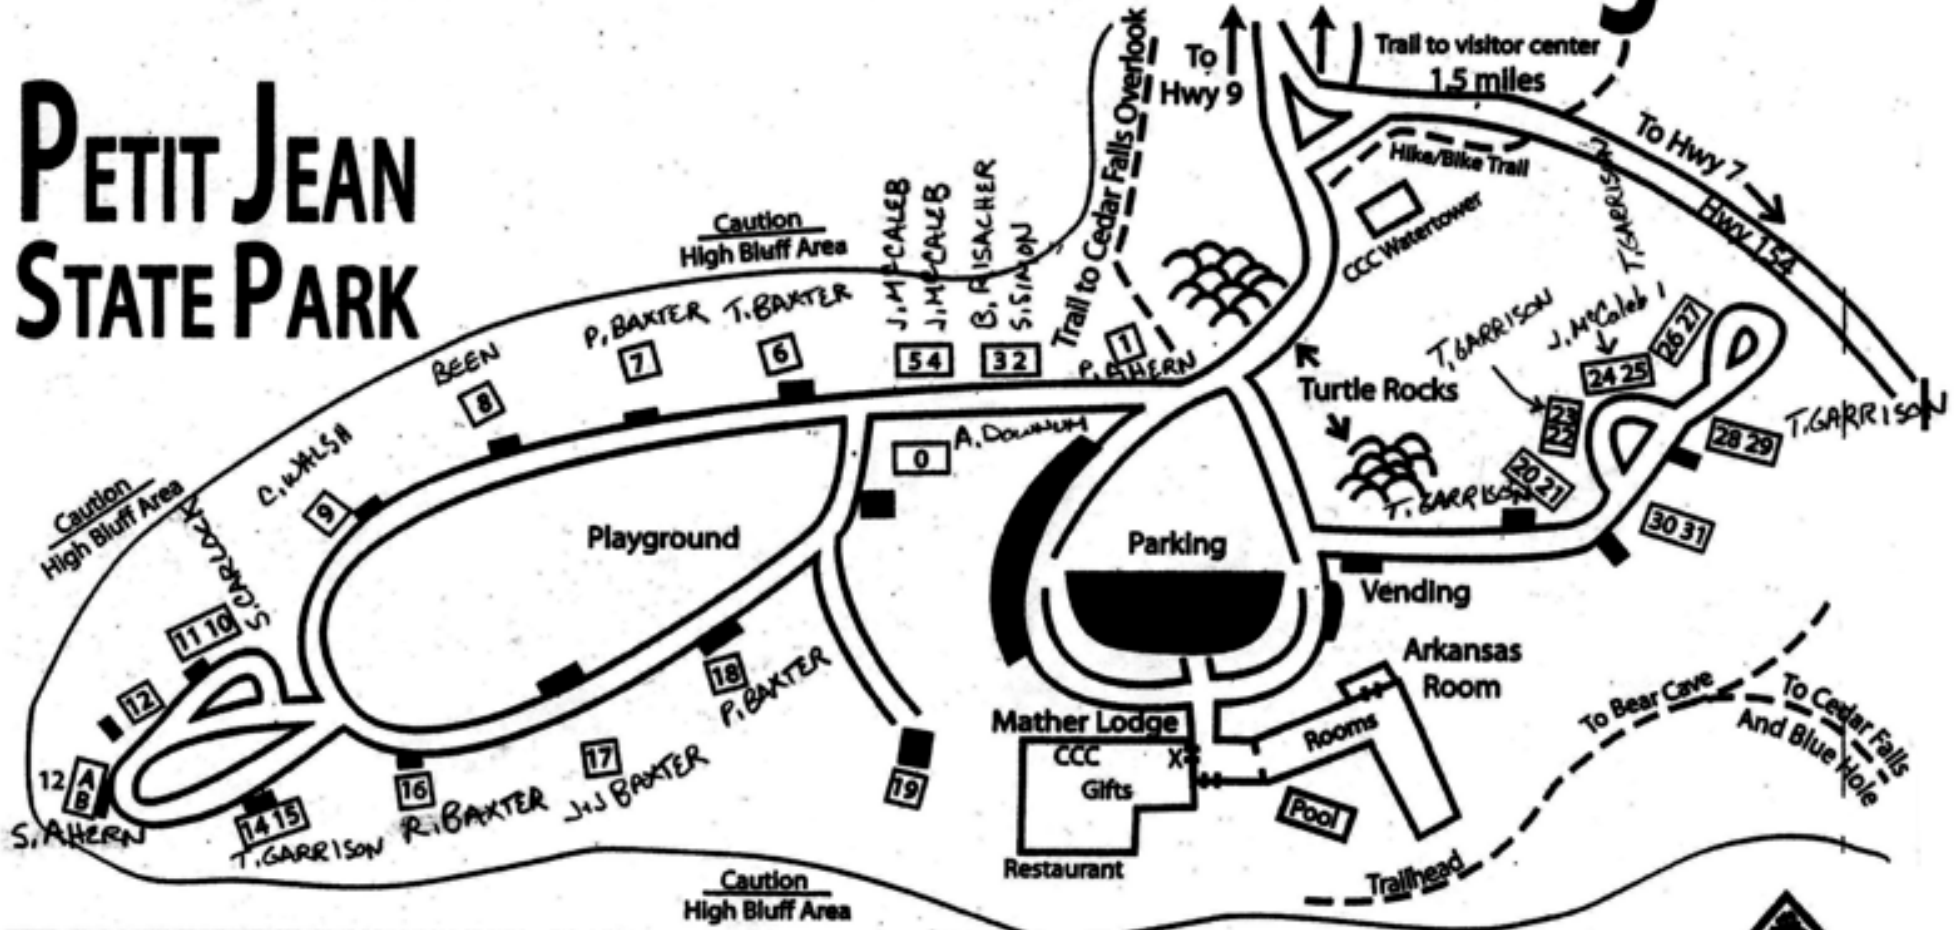

Welcome to Mather Lodge

PETIT JEAN STATE PARK

NOTICE: To preserve scenic beauty and ecology, fences and warning signs have not been installed in some park locations. Caution and supervision of your children are required while visiting these areas.

- LODGE**
- SELTO - 107
 - P. AHERN - 109
 - R. BAXTER - 102
 - H. DAVIS - 104, 106
 - J. DAVIS - 105, 101
 - S. WALKER - 116
 - BEEN - 117